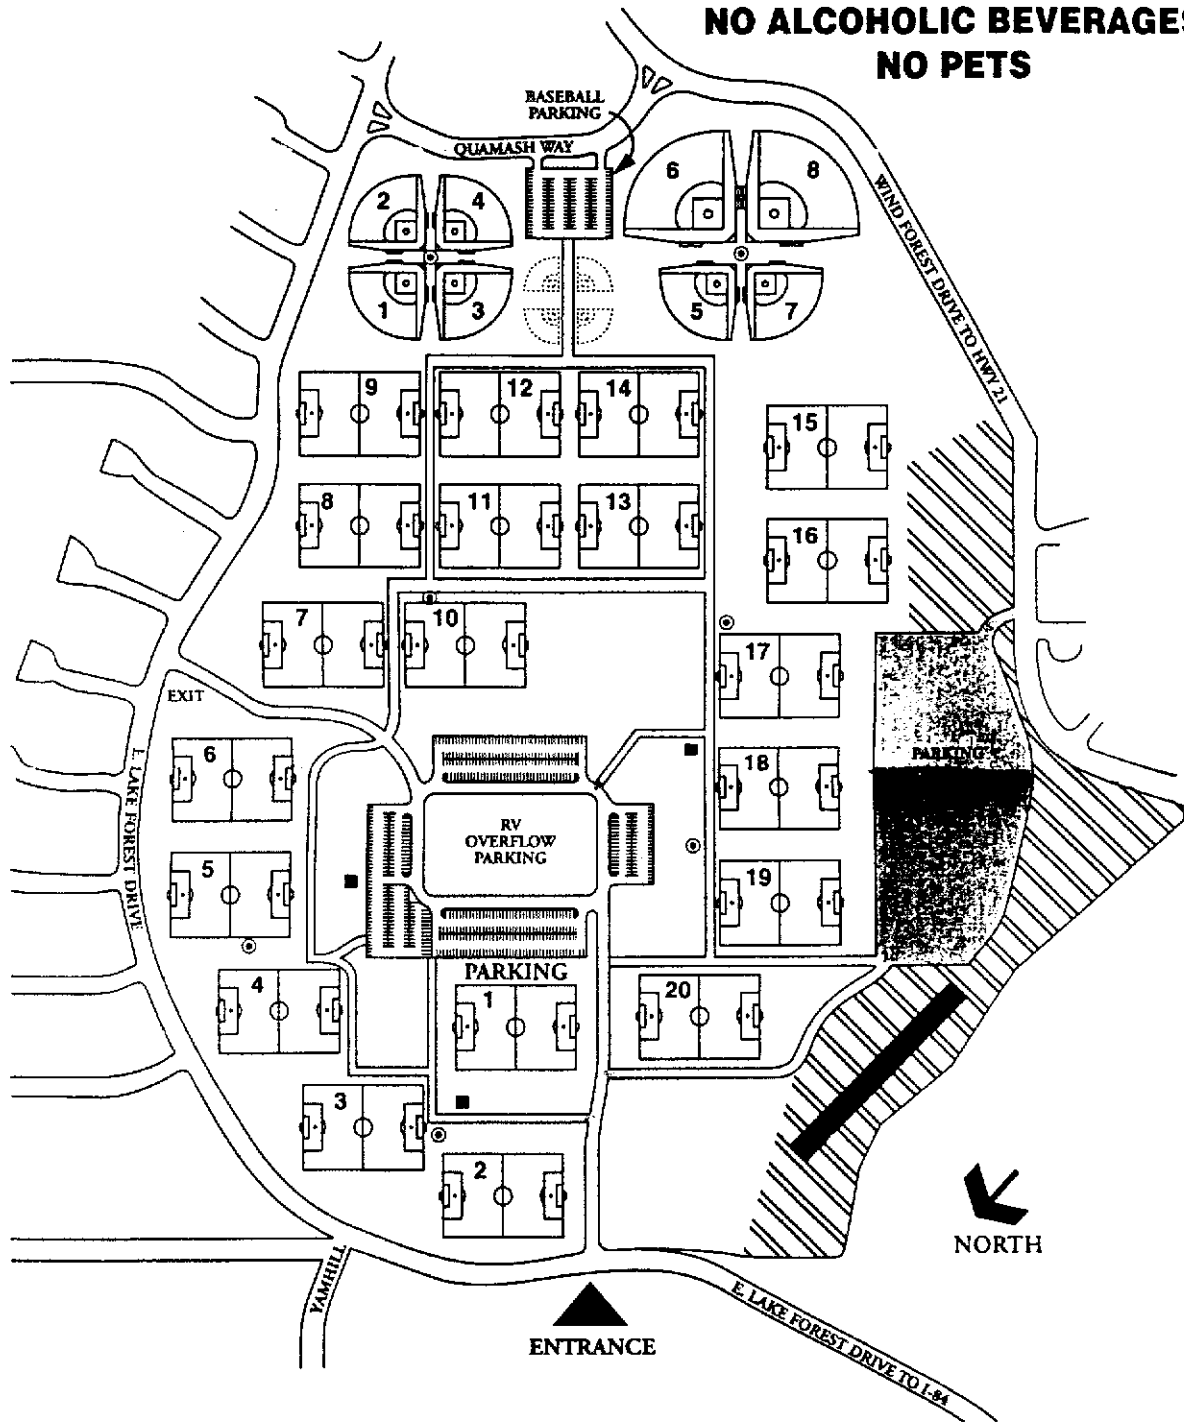

SIMPLOT SPORTS COMPLEX 2437 E. LAKE FOREST DR.

**NO ALCOHOLIC BEVERAGES
NO PETS**

- ☐ RESTROOMS
- ☉ DRINKING FOUNTAIN
- ☎ PHONES
- TOURNAMENT HEADQUARTERS

BOISE PARKS & RECREATION DEPARTMENT, 1104 ROYAL BLVD., BOISE, IDAHO 83706, 384-4240 (TDD & VOICE)